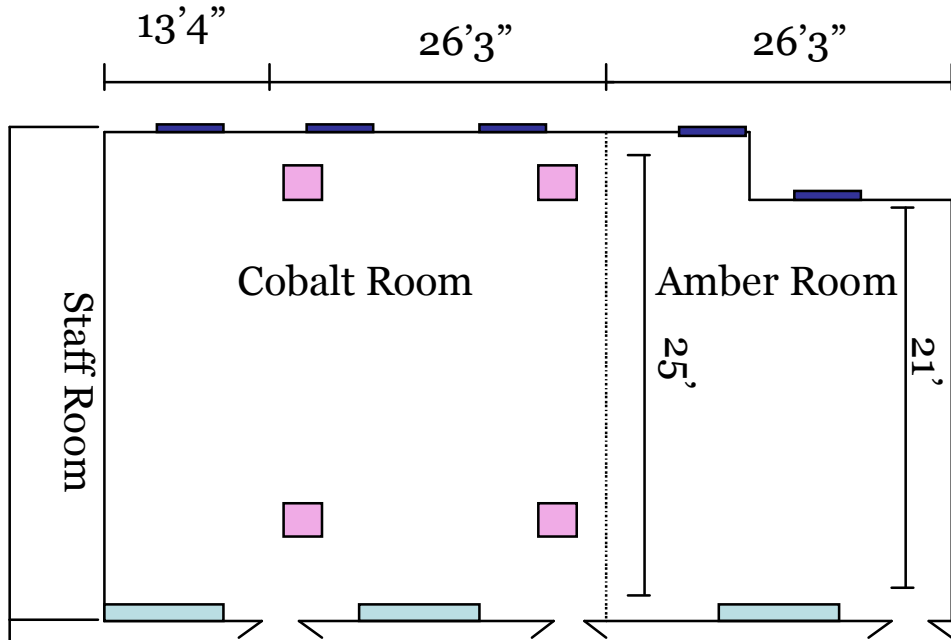

Grand Salon – DoubleTree Hotel

Total Square Feet: 1650

2nd Floor

Cobalt Room: 1000 sq ft

Amber Room: 650 sq ft

DoubleTree Hotel – 2nd Floor

City Salon
Total Square Feet: 500
6th Floor

Grand Salon
Total Square Feet: 1650
Cobalt Room: 1000sqft
Amber Room: 650sqft

Emerald Room
Total Square Feet: 238

Executive Boardroom
Total Square Feet: 360

Summit Room
Total Square Feet: 800
1st Floor