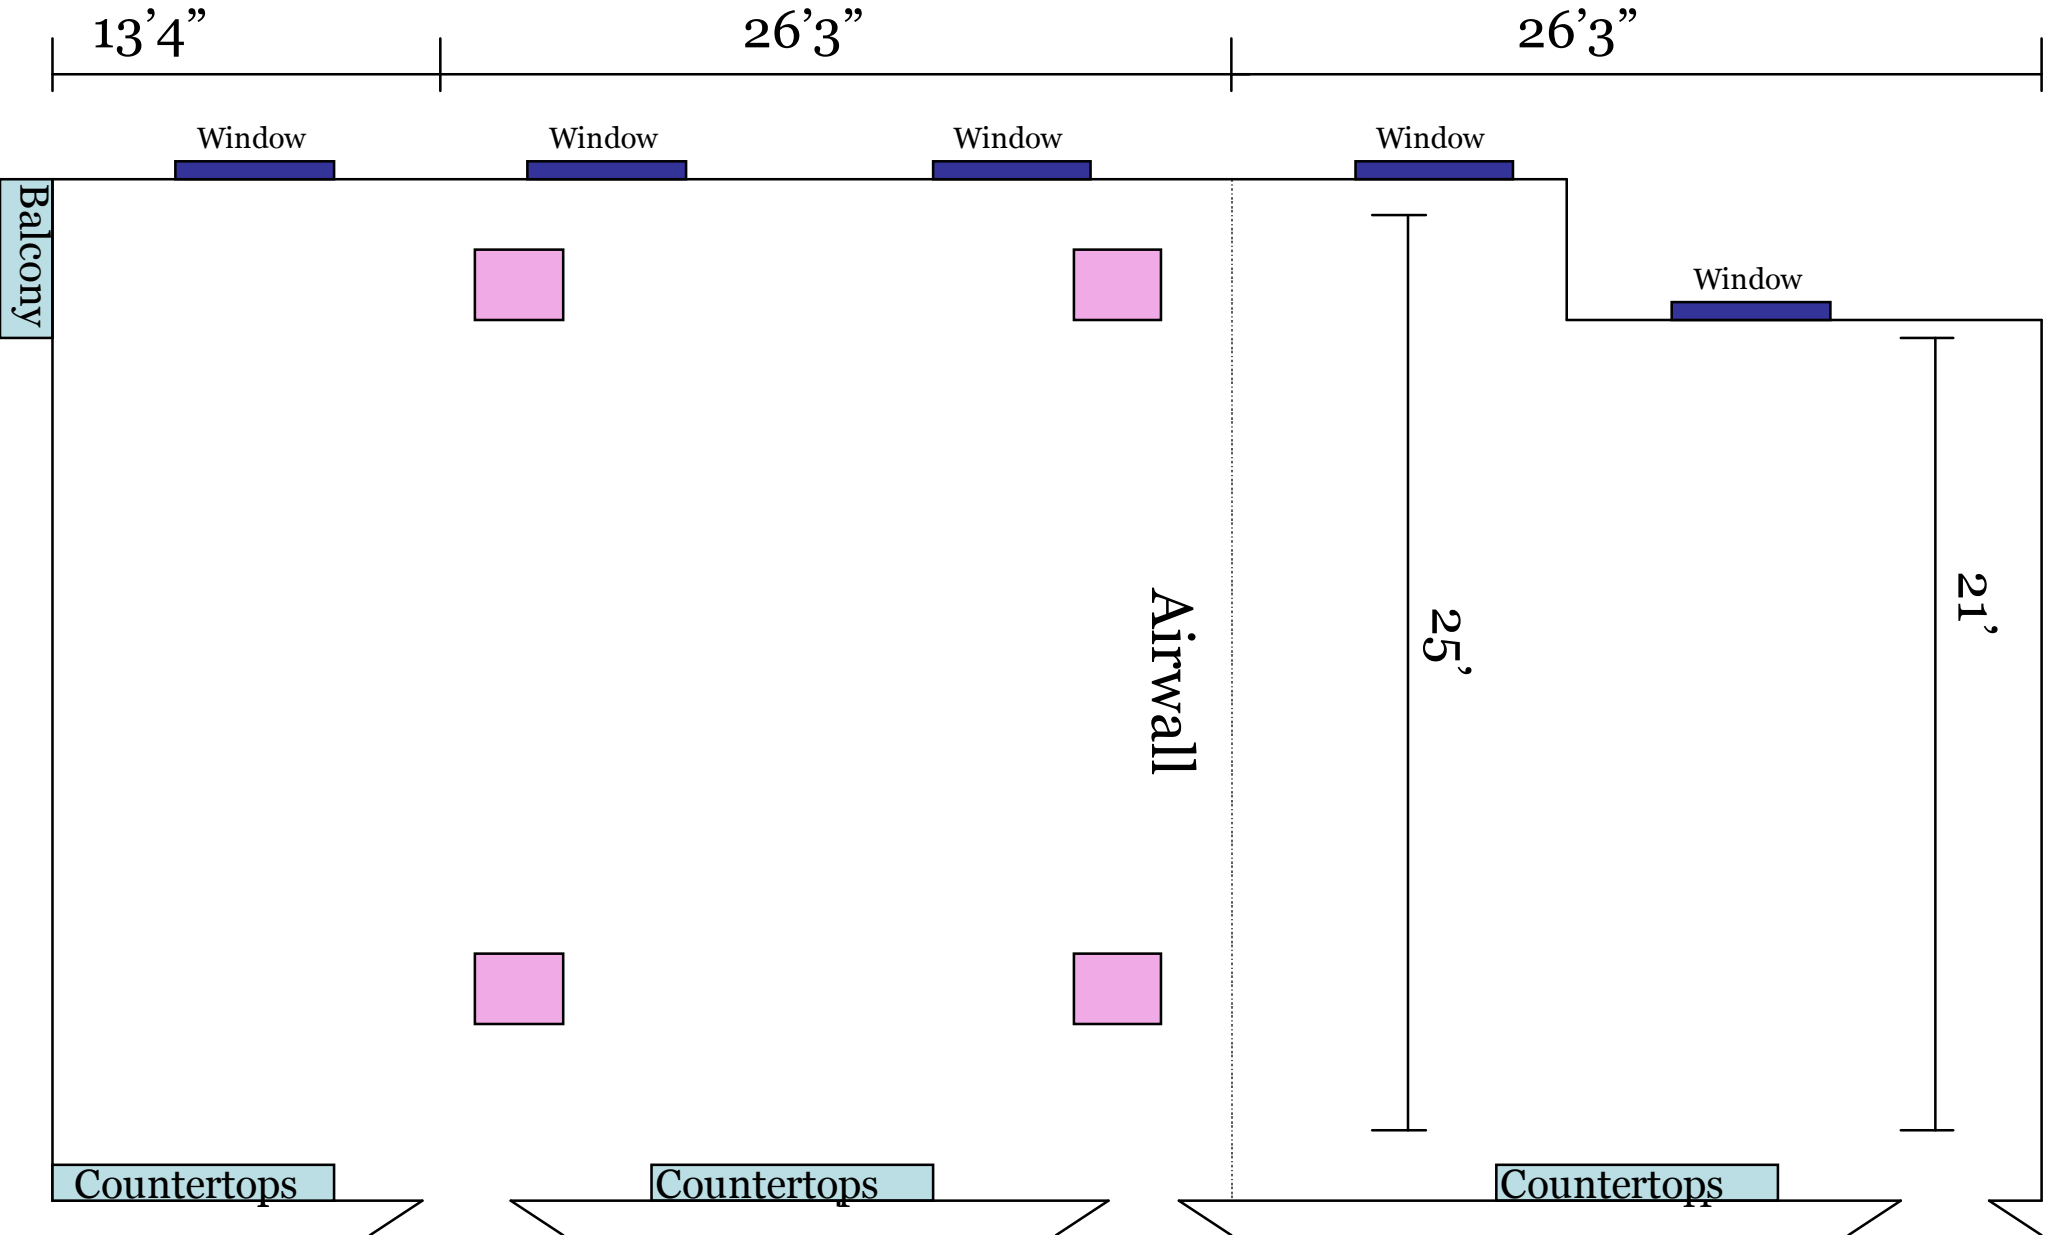

Grand Salon – DoubleTree Hotel

Total Square Feet: 1650

2nd Floor

Cobalt Room: 1000 sq ft

Amber Room: 650 sq ft

DoubleTree Hotel – 2nd Floor

City Salon
Total Square Feet: 500
6th Floor

Grand Salon
Total Square Feet: 1650
Cobalt Room: 1000sqft
Amber Room: 650sqft

Emerald Room
Total Square Feet: 238

Executive Boardroom
Total Square Feet: 360

Summit Room
Total Square Feet: 800
1st Floor